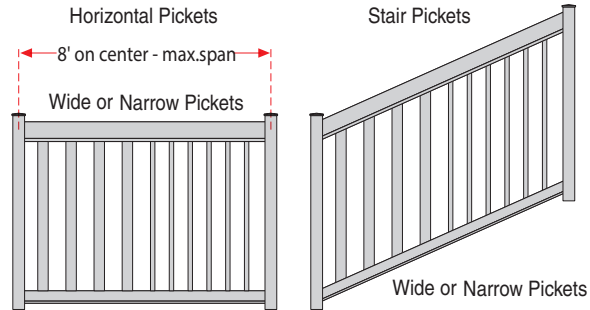

Aluminum Railing Layout Planner: Choose your Components

1. Posts

2. Top & Bottom Rails

6' 8'
Easily cut to desired lengths.

3. Pickets or Tempered Glass

4. Gate Package

4. Assembly Parts

- Lag Bolts
1 pkg of lag bolts for every 6 posts (2 1/2" & 6" available)
- Self Drilling Screws
1 pkg of screws for every 4-5 sections
- Universal Angle
For custom angles and stairs
- Wall Brackets
To attach rails to wall or post
- Post Base Plate Cover
To cover exposed lags/bolts and give a finished look.
- Decorative Post Caps
CDPC-B - Ball
CDPC-P - Pyramid
CDPC-T - Tower

| | | | |
|-----------|--------|----------|--------|
| Customer: | Store: | Contact: | Phone: |
|-----------|--------|----------|--------|

| 2 3/4" Posts (42"H) | Code | Qty |
|--------------------------|--------|-----|
| Corner | CPC | |
| End | CPE | |
| Line | CPL | |
| Stair | CPS | |
| Top & Bottom Rails | Code | Qty |
| 6 ft (actual length 69") | CTB-6 | |
| 8 ft (actual length 93") | CTB-8 | |
| Picket Packages | Code | Qty |
| Narrow 6 ft | CSP6 | |
| Narrow 8 ft | CSP8 | |
| Wide 3 ft | CWP3 | |
| Stair Picket Packages | Code | Qty |
| Narrow 6 ft | CSS6 | |
| Wide 3 ft | CWSP | |
| Gate Package | Code | Qty |
| Narrow Pickets Gate | CGP | |
| Wide Pickets Gate | CWGP | |
| Decorative Accessories | Code | Qty |
| Ball Post Cap | CDPC-B | |
| Tower Post Cap | CDPC-T | |
| Pyramid Post Cap | CDPC-P | |
| Narrow Decorative Picket | CDP-NR | |
| Wide Decorative Picket | CDP-WR | |