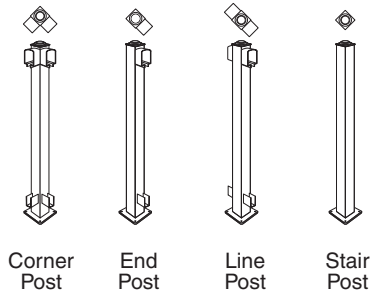

Aluminum Railing Layout Planner: Choose your Components

1. Posts

2. Top & Bottom Rails

6' 8'
Easily cut to desired lengths.

3. Pickets or Tempered Glass

4. Gate Package

4. Assembly Parts

- Lag Bolts
1 pkg of lag bolts for every 6 posts (2 1/2" & 6" available)
- Self Drilling Screws
1 pkg of screws for every 4-5 sections
- Universal Angle
For custom angles and stairs
- Wall Brackets
To attach rails to wall or post
- Post Base Plate Cover
To cover exposed lags/bolts and give a finished look.
- Decorative Post Caps
CDPC-B - Ball
CDPC-P - Pyramid
CDPC-T - Tower

| | | | |
|-----------|--------|----------|--------|
| Customer: | Store: | Contact: | Phone: |
|-----------|--------|----------|--------|

| 2 3/4" Posts (42"H) | Code | Qty |
|--------------------------|--------|-----|
| Corner | CPC | |
| End | CPE | |
| Line | CPL | |
| Stair | CPS | |
| Top & Bottom Rails | Code | Qty |
| 6 ft (actual length 69") | CTB-6 | |
| 8 ft (actual length 93") | CTB-8 | |
| Picket Packages | Code | Qty |
| Narrow 6 ft | CSP6 | |
| Narrow 8 ft | CSP8 | |
| Wide 3 ft | CWP3 | |
| Stair Picket Packages | Code | Qty |
| Narrow 6 ft | CSS6 | |
| Wide 3 ft | CWSP | |
| Gate Package | Code | Qty |
| Narrow Pickets Gate | CGP | |
| Wide Pickets Gate | CWGP | |
| Decorative Accessories | Code | Qty |
| Ball Post Cap | CDPC-B | |
| Tower Post Cap | CDPC-T | |
| Pyramid Post Cap | CDPC-P | |
| Narrow Decorative Picket | CDP-NR | |
| Wide Decorative Picket | CDP-WR | |