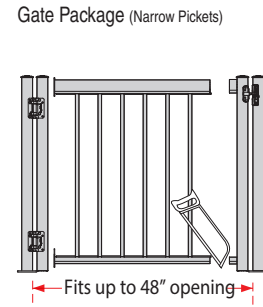

Aluminum Railing Layout Planner: Choose your Components

1. Posts

2. Top & Bottom Rails

6' 8'
Easily cut to desired lengths.

3. Pickets or Tempered Glass

4. Gate Package

4. Assembly Parts

- Lag Bolts
1 pkg of lag bolts for every 6 posts (2 1/2" & 6" available)
- Self Drilling Screws
1 pkg of screws for every 4-5 sections
- Universal Angle
For custom angles and stairs
- Wall Brackets
To attach rails to wall or post
- Post Base Plate Cover
To cover exposed lags/bolts and give a finished look.
- Decorative Post Caps
CDPC-B - Ball
CDPC-P - Pyramid
CDPC-T - Tower

| | | | |
|-----------|--------|----------|--------|
| Customer: | Store: | Contact: | Phone: |
|-----------|--------|----------|--------|

| 2 3/4" Posts (42"H) | Code | Qty |
|--------------------------|--------|-----|
| Corner | CPC | |
| End | CPE | |
| Line | CPL | |
| Stair | CPS | |
| Top & Bottom Rails | Code | Qty |
| 6 ft (actual length 69") | CTB-6 | |
| 8 ft (actual length 93") | CTB-8 | |
| Picket Packages | Code | Qty |
| Narrow 6 ft | CSP6 | |
| Narrow 8 ft | CSP8 | |
| Wide 3 ft | CWP3 | |
| Stair Picket Packages | Code | Qty |
| Narrow 6 ft | CSS6 | |
| Wide 3 ft | CWSP | |
| Gate Package | Code | Qty |
| Narrow Pickets Gate | CGP | |
| Wide Pickets Gate | CWGP | |
| Decorative Accessories | Code | Qty |
| Ball Post Cap | CDPC-B | |
| Tower Post Cap | CDPC-T | |
| Pyramid Post Cap | CDPC-P | |
| Narrow Decorative Picket | CDP-NR | |
| Wide Decorative Picket | CDP-WR | |