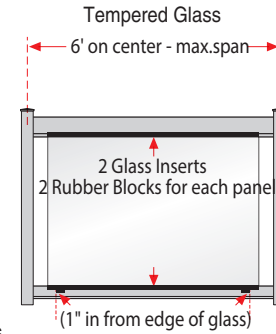

Aluminum Railing Layout Planner: Choose your Components

1. Posts

2. Top & Bottom Rails

6' 8'
Easily cut to desired lengths.

3. Pickets or Tempered Glass

4. Gate Package

4. Assembly Parts

- Lag Bolts
1 pkg of lag bolts for every 6 posts (2 1/2" & 6" available)
- Self Drilling Screws
1 pkg of screws for every 4-5 sections
- Universal Angle
For custom angles and stairs
- Wall Brackets
To attach rails to wall or post
- Post Base Plate Cover
To cover exposed lags/bolts and give a finished look.
- Decorative Post Caps
CDPC-B - Ball
CDPC-P - Pyramid
CDPC-T - Tower

| | | | |
|-----------|--------|----------|--------|
| Customer: | Store: | Contact: | Phone: |
|-----------|--------|----------|--------|

| 2 3/4" Posts (42"H) | Code | Qty |
|--------------------------|--------|-----|
| Corner | CPC | |
| End | CPE | |
| Line | CPL | |
| Stair | CPS | |
| Top & Bottom Rails | Code | Qty |
| 6 ft (actual length 69") | CTB-6 | |
| 8 ft (actual length 93") | CTB-8 | |
| Picket Packages | Code | Qty |
| Narrow 6 ft | CSP6 | |
| Narrow 8 ft | CSP8 | |
| Wide 3 ft | CWP3 | |
| Stair Picket Packages | Code | Qty |
| Narrow 6 ft | CSS6 | |
| Wide 3 ft | CWSP | |
| Gate Package | Code | Qty |
| Narrow Pickets Gate | CGP | |
| Wide Pickets Gate | CWGP | |
| Decorative Accessories | Code | Qty |
| Ball Post Cap | CDPC-B | |
| Tower Post Cap | CDPC-T | |
| Pyramid Post Cap | CDPC-P | |
| Narrow Decorative Picket | CDP-NR | |
| Wide Decorative Picket | CDP-WR | |