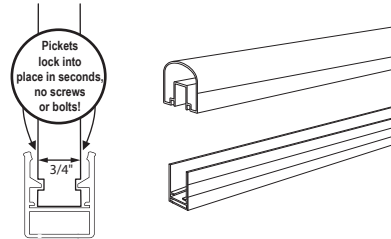

Aluminum Railing Layout Planner: Choose your Components

1. Posts

2. Top & Bottom Rails

6' 8'
Easily cut to desired lengths.

3. Pickets or Tempered Glass

4. Gate Package

4. Assembly Parts

- Lag Bolts
1 pkg of lag bolts for every 6 posts (2 1/2" & 6" available)
- Self Drilling Screws
1 pkg of screws for every 4-5 sections
- Universal Angle
For custom angles and stairs
- Wall Brackets
To attach rails to wall or post
- Post Base Plate Cover
To cover exposed lags/bolts and give a finished look.
- Decorative Post Caps
CDPC-B - Ball
CDPC-P - Pyramid
CDPC-T - Tower

| | | | |
|-----------|--------|----------|--------|
| Customer: | Store: | Contact: | Phone: |
|-----------|--------|----------|--------|

| 2 3/4" Posts (42"H) | Code | Qty |
|--------------------------|--------|-----|
| Corner | CPC | |
| End | CPE | |
| Line | CPL | |
| Stair | CPS | |
| Top & Bottom Rails | Code | Qty |
| 6 ft (actual length 69") | CTB-6 | |
| 8 ft (actual length 93") | CTB-8 | |
| Picket Packages | Code | Qty |
| Narrow 6 ft | CSP6 | |
| Narrow 8 ft | CSP8 | |
| Wide 3 ft | CWP3 | |
| Stair Picket Packages | Code | Qty |
| Narrow 6 ft | CSS6 | |
| Wide 3 ft | CWSP | |
| Gate Package | Code | Qty |
| Narrow Pickets Gate | CGP | |
| Wide Pickets Gate | CWGP | |
| Decorative Accessories | Code | Qty |
| Ball Post Cap | CDPC-B | |
| Tower Post Cap | CDPC-T | |
| Pyramid Post Cap | CDPC-P | |
| Narrow Decorative Picket | CDP-NR | |
| Wide Decorative Picket | CDP-WR | |