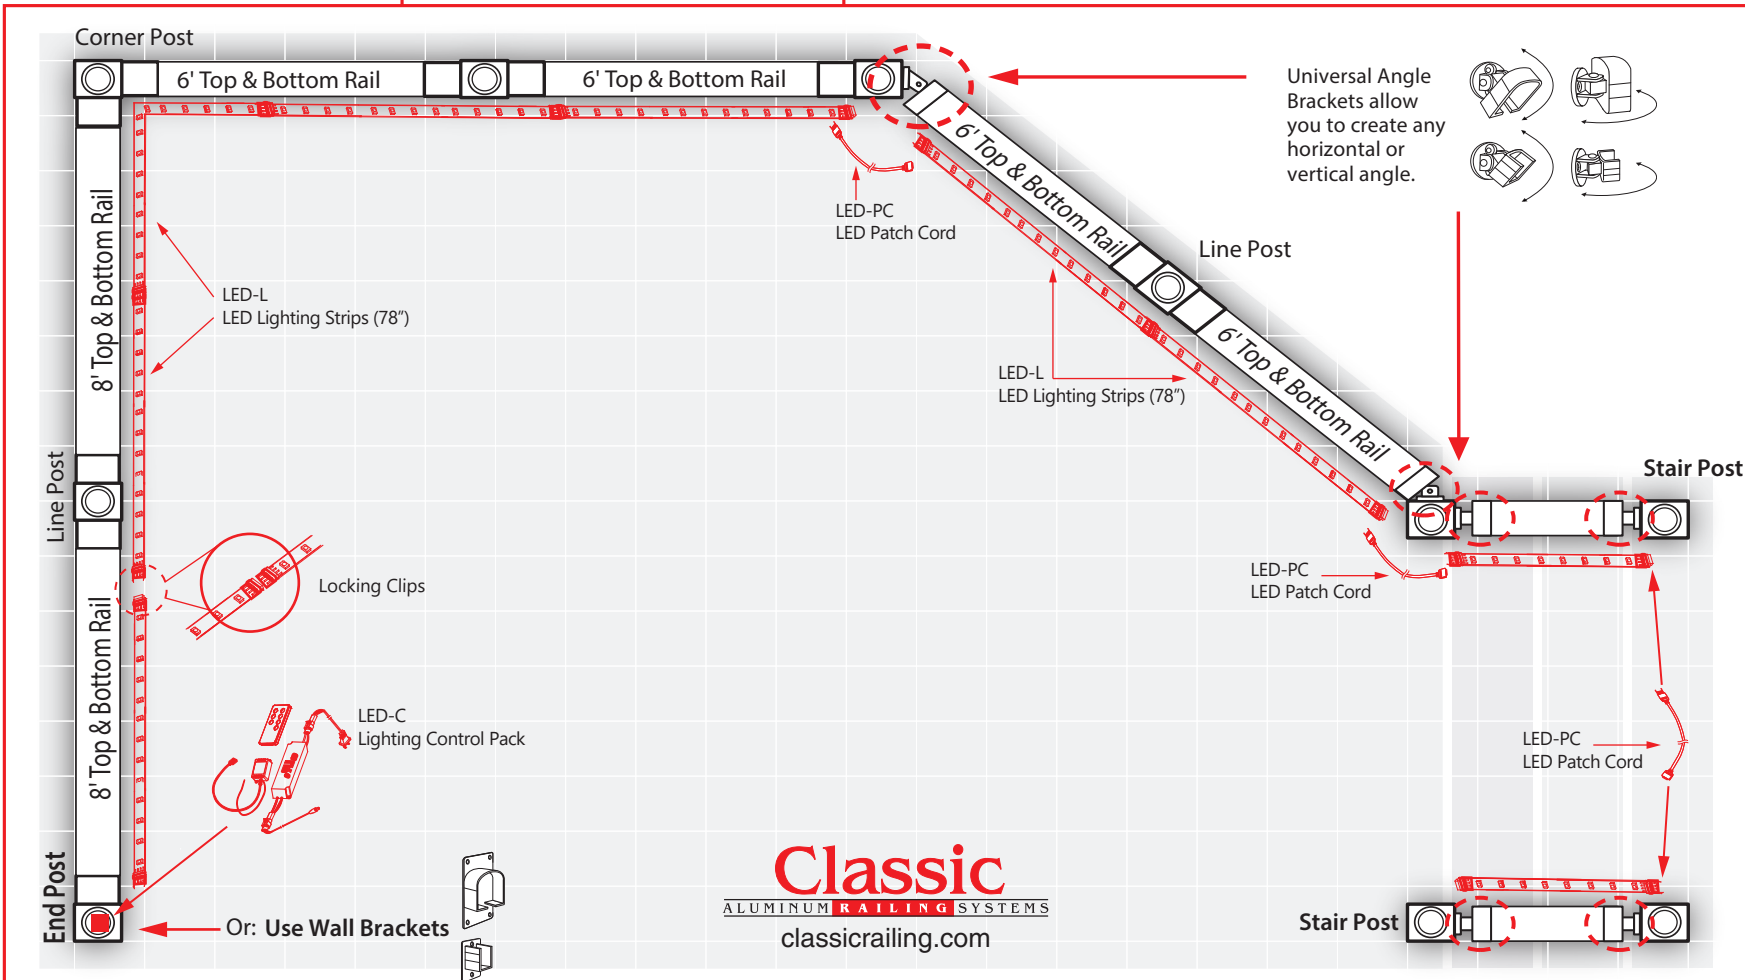

Aluminum Railing Layout Planner: Choose your Components

1. Posts

2. Top & Bottom Rails

6' 8'
Easily cut to desired lengths.

3. Pickets or Tempered Glass

4. Gate Package

4. Assembly Parts

- Lag Bolts
1 pkg of lag bolts for every 6 posts (2 1/2" & 6" available)
- Self Drilling Screws
1 pkg of screws for every 4-5 sections
- Universal Angle
For custom angles and stairs
- Wall Brackets
To attach rails to wall or post
- Post Base Plate Cover
To cover exposed lags/bolts and give a finished look.
- Decorative Post Caps
CDPC-B - Ball
CDPC-P - Pyramid
CDPC-T - Tower

| | | | |
|-----------|--------|----------|--------|
| Customer: | Store: | Contact: | Phone: |
|-----------|--------|----------|--------|

| 2 3/4" Posts (42"H) | Code | Qty |
|--------------------------|--------|-----|
| Corner | CPC | |
| End | CPE | |
| Line | CPL | |
| Stair | CPS | |
| Top & Bottom Rails | Code | Qty |
| 6 ft (actual length 69") | CTB-6 | |
| 8 ft (actual length 93") | CTB-8 | |
| Picket Packages | Code | Qty |
| Narrow 6 ft | CSP6 | |
| Narrow 8 ft | CSP8 | |
| Wide 3 ft | CWP3 | |
| Stair Picket Packages | Code | Qty |
| Narrow 6 ft | CSS6 | |
| Wide 3 ft | CWSP | |
| Gate Package | Code | Qty |
| Narrow Pickets Gate | CGP | |
| Wide Pickets Gate | CWGP | |
| Decorative Accessories | Code | Qty |
| Ball Post Cap | CDPC-B | |
| Tower Post Cap | CDPC-T | |
| Pyramid Post Cap | CDPC-P | |
| Narrow Decorative Picket | CDP-NR | |
| Wide Decorative Picket | CDP-WR | |